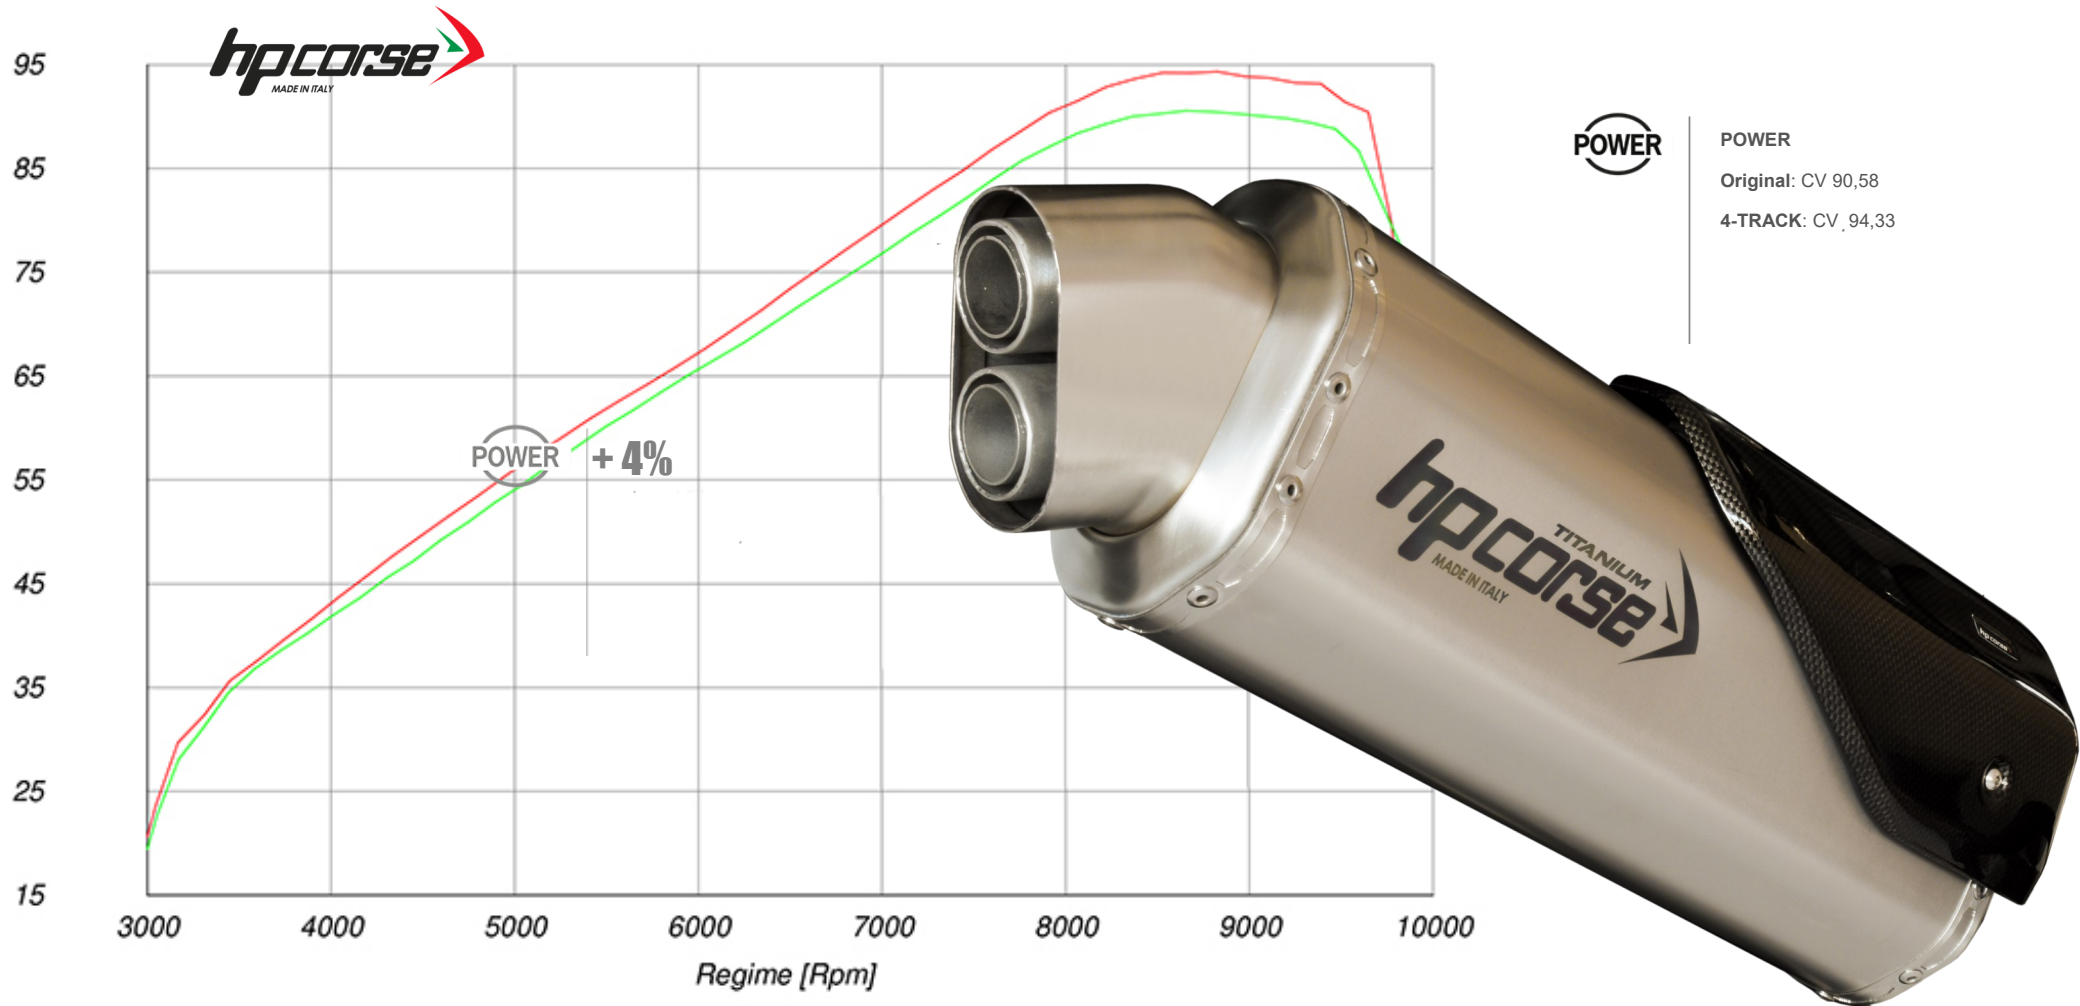

**hpcorse**  
MADE IN ITALY

**4-TRACK  
TITANIUM –BLACK- INOX**

**4-TRACK TITANIUM/CERAMIC BLACK/INOX**

- Hydroforming Technology
- Carbon-fiber cover
- Slip-on Link pipe
- Laser Logo
- Homologated Euro 4
- (UE) nr. 134/2014 and 2016/1824 G

**TITANIUM Code: TR4T800T-AB**  
**CERAMIC BLACK Code: TR4T800C-AB**  
**INOX Code: TR4T800S-AB**

## Purity of design

The new TIGER 800 is probably the most daring "adventure" ever built by Triumph. Thanks to the new generation three-cylinder engine, to an extremely reactive power supply and optimized ergonomics, it guarantees excellent performance both on the road and off-road with surprising acceleration on any type of ground. To further enhance the heart of the beautiful TIGER 800, HP CORSE has dedicated its strongest and most powerful exhaust, conceived in the land of engines, inspired by passion: 4-TRACK.

The new 4-TRACK is available in three different materials and it is able like no other to redesign the back area, enhancing its aesthetic characteristics, agility and sound. Dedicated more generally to Sport Touring / Adventure, Maxi Enduro and Crossover, the new 4-TRACK exhaust system is born to do many kilometers and withstand the most demanding situations to accompany the new riders through the roads and the paths, the mountain passes or the deserts. Tested for a long time on the bench and on the road, 4-TRACK guarantees solidity and reliability, a reduced weight compared to the original Triumph exhaust system as well as improving the performance of the English three-cylinder engine, particularly at medium and high speed.