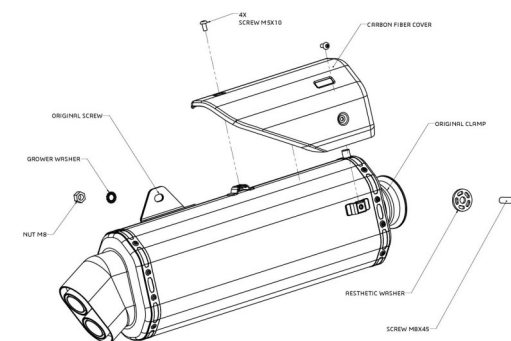

dal bello

hpcorse
MADE IN ITALY

brembo

hpcorse
MADE IN ITALY

CATALOGUE
KTM 1050-1090-1190-1290 ADVENTURE

4-TRACK BLACK - TITANIUM - INOX

4-TRACK CERAMIC BLACK/TITANIUM/INOX

- Hydroformig Technology
- Carbon-fiber cover
- Slip-on Link pipe
- Laser Logo
- Homologated Euro 4
- (UE) nr. 134/2014 and 2016/1824 G

TITANIUM Code: KT4T1022T-AB
CERAMIC BLACK Code: KT4T1022C-AB
INOX Code: KT4T1022S-AB

PURITY OF DESIGN

KTM has in its DNA the wickedness of those who love wild adventures but also the wisdom of those who know how to face and overcome all obstacles! Not just any motorbike, not a motorbike for anyone. With the **ADVENTURE 1090** and **SUPERADVENTURE 1290** (and with the previous versions "1190" and "1050") the Austrian company has always reached the state of the art among the Maxi Enduro, bikes made to devour miles and never stop, done by using all the experience accumulated over the years with the many victories in rallies around the world. A bike with an overwhelming and unpredictable nature like these, HP CORSE dedicates its strongest and most powerful exhaust, thought in the land of engines, inspired by the passion: **4-TRACK**. Dedicated to the Maxi Enduro, the Sport Touring / Adventure and the Crossover the new **4-TRACK** exhaust is able to withstand the most demanding situations and the many miles travelled to accompany the motorcyclists through the roads and paths, mountain passes or deserts. Tested for over a year on the bench and on the most demanding routes, the new HP Corse exhaust guarantees great reliability, a low weight compared to the original KTM and improves the performance of the already very powerful Mattighofen engines, especially at low and medium regime.

WEIGHT

Original: kg. 6,5
 4-TRACK stainless: kg. 3,6
 4-TRACK titanium: kg. 3,15

SOUND

Original: dB 92 at 4500 rpm

POWER

Original: CV 154,47
 4-TRACK: CV 158,15

CATALOGUE

**KTM
ADVENTURE**