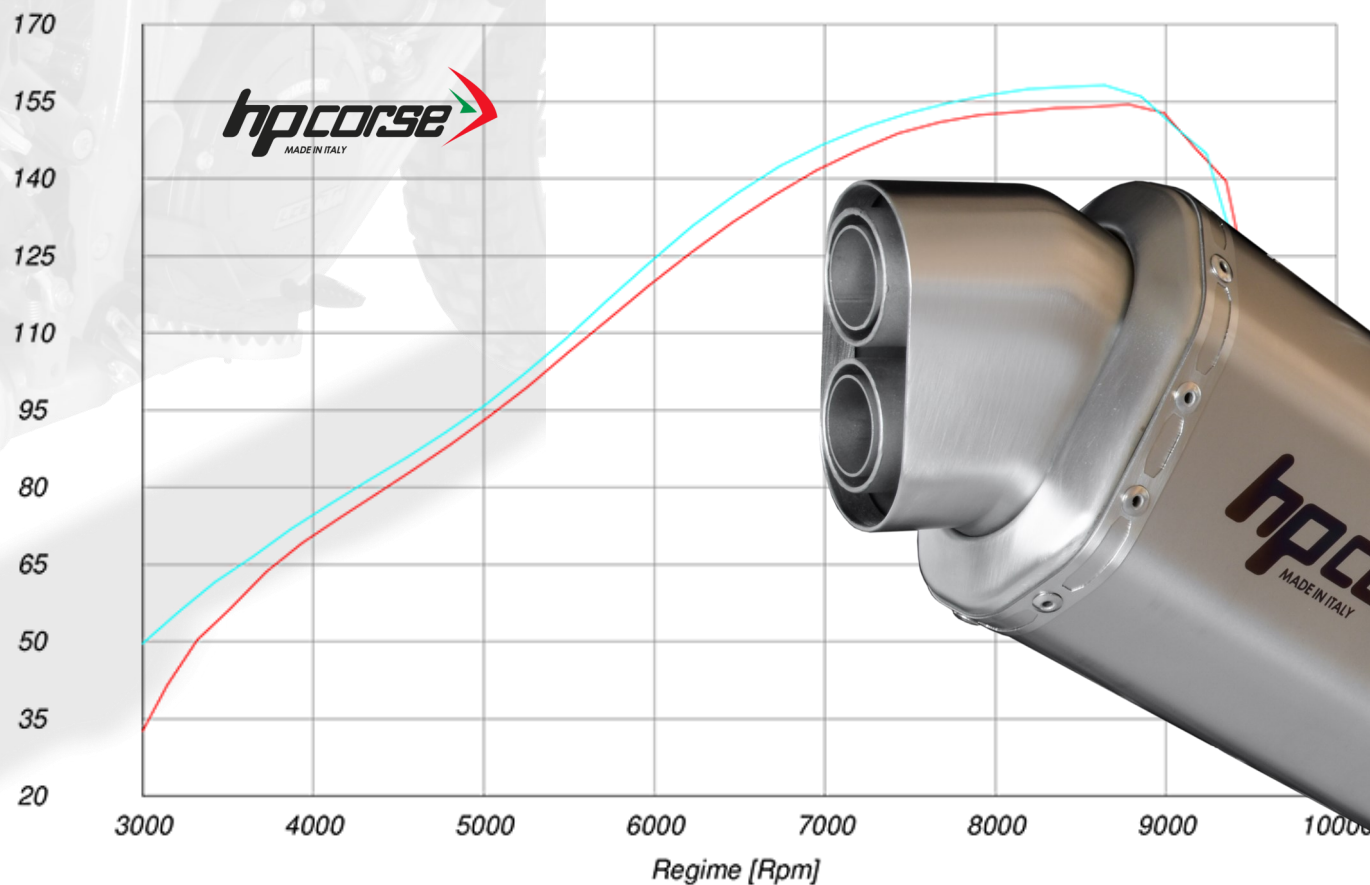

dal bello

hpcorse
MADE IN ITALY

brembo

hpcorse
MADE IN ITALY

CATALOGUE
KTM 1050-1090-1190-1290 ADVENTURE

4-TRACK BLACK - TITANIUM - INOX

4-TRACK CERAMIC BLACK/TITANIUM/INOX

- Hydroformig Technology
- Carbon-fiber cover
- Slip-on Link pipe
- Laser Logo
- Homologated Euro 4
- (UE) nr. 134/2014 and 2016/1824 G

TITANIUM Code: KT4T1022T-AB
CERAMIC BLACK Code: KT4T1022C-AB
INOX Code: KT4T1022S-AB

PURITY OF DESIGN

KTM has in its DNA the wickedness of those who love wild adventures but also the wisdom of those who know how to face and overcome all obstacles! Not just any motorbike, not a motorbike for anyone. With the **ADVENTURE 1090** and **SUPERADVENTURE 1290** (and with the previous versions "1190" and "1050") the Austrian company has always reached the state of the art among the Maxi Enduro, bikes made to devour miles and never stop, done by using all the experience accumulated over the years with the many victories in rallies around the world. A bike with an overwhelming and unpredictable nature like these, HP CORSE dedicates its strongest and most powerful exhaust, thought in the land of engines, inspired by the passion: **4-TRACK**. Dedicated to the Maxi Enduro, the Sport Touring / Adventure and the Crossover the new **4-TRACK** exhaust is able to withstand the most demanding situations and the many miles travelled to accompany the motorcyclists through the roads and paths, mountain passes or deserts. Tested for over a year on the bench and on the most demanding routes, the new HP Corse exhaust guarantees great reliability, a low weight compared to the original KTM and improves the performance of the already very powerful Mattighofen engines, especially at low and medium regime.

WEIGHT

Original: kg. 6,5
 4-TRACK stainless: kg. 3,6
 4-TRACK titanium: kg. 3,15

SOUND

Original: dB 92 at 4500 rpm

POWER

Original: CV 154,47
 4-TRACK: CV 158,15

CATALOGUE

**KTM
ADVENTURE**